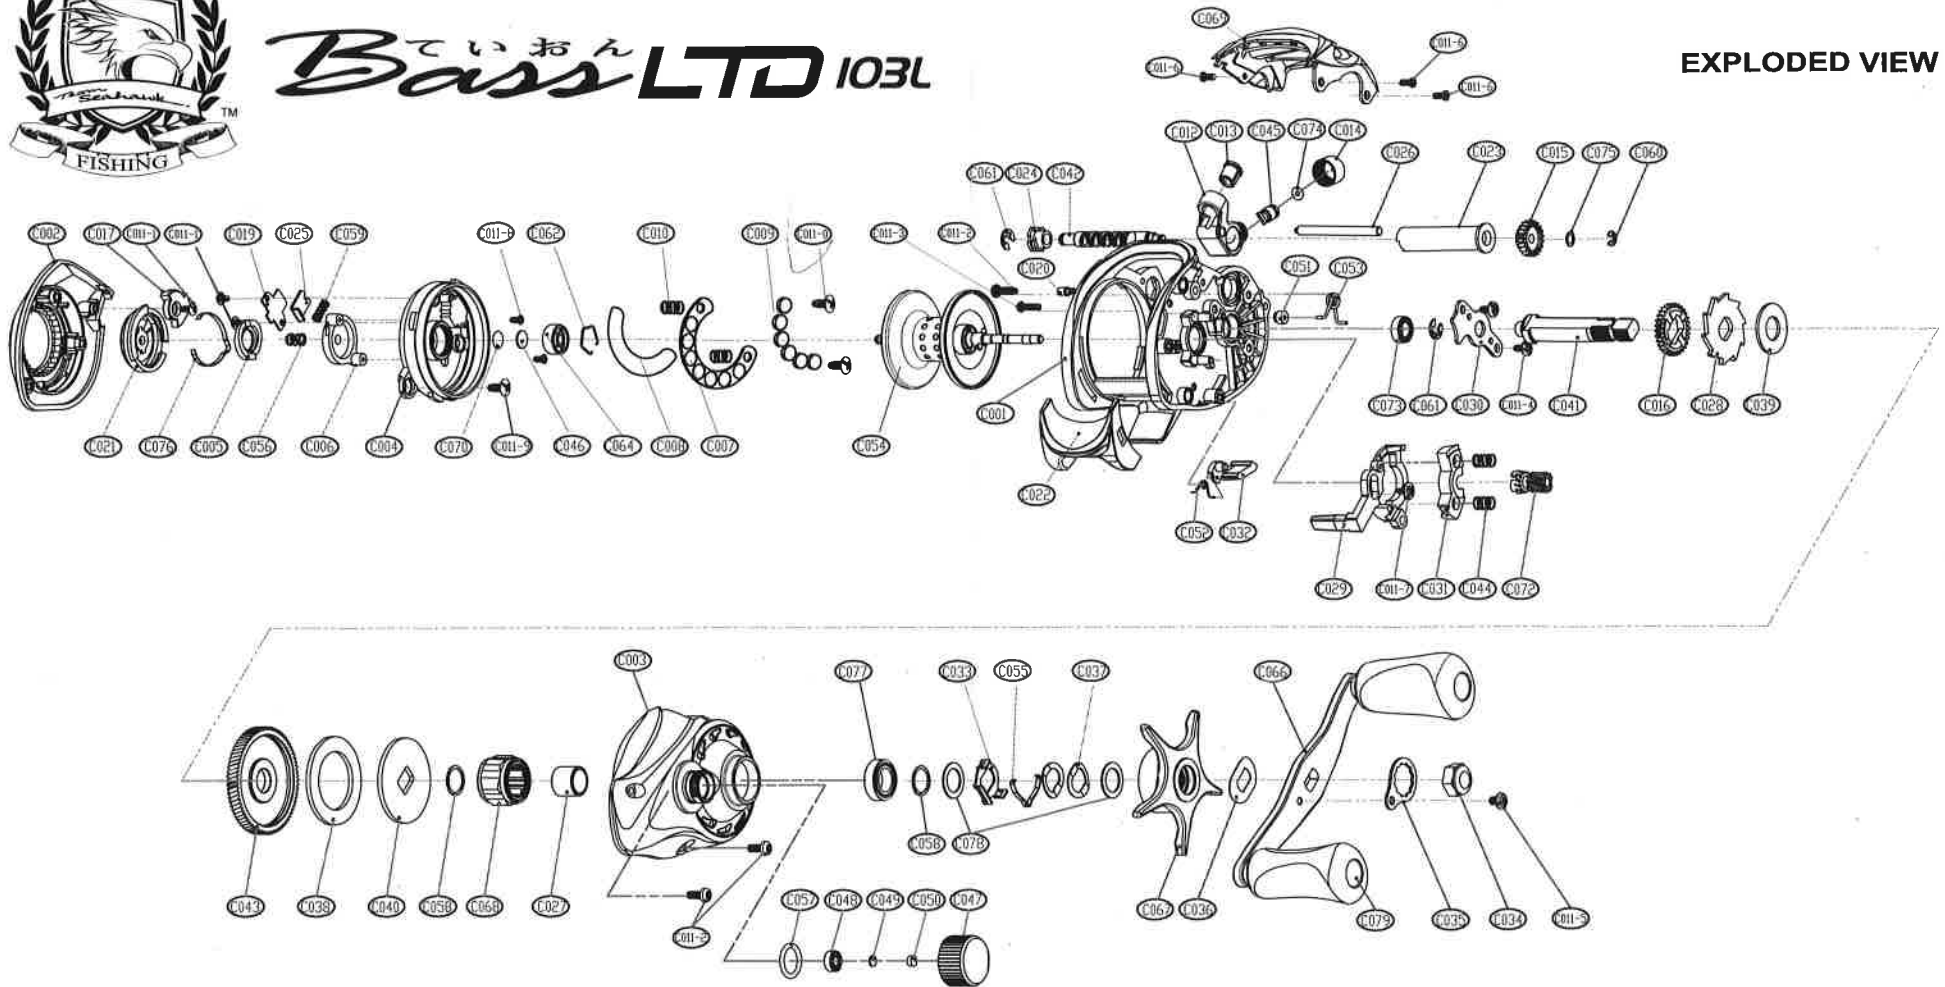

ていおん Bass LTD 103L

EXPLODED VIEW

PARTS LIST OF BASS LTD 103L

C001	FRAME	C011-4	TAPPING SCREW	C021	CONTROL DIAL	C035	H/RETAINER	C049	T/KNOB WASHER	C064	BALL BEARING
C002	LEFT COVER	C011-5	SCREW	C022	THUMB BAR	C036	LEAF SPRING	C050	RUBBER WASHER	C066	HANDLE ASS'Y
C003	RIGHT COVER	C011-6	TAPPING SCREW	C023	PIPE	C037	SPRING WASHER	C051	SPRING GUIDE	C067	STAR DRAG
C004	SPOOL OVER	C011-7	TAPPING SCREW	C024	BUSH	C038	6000T-WASHER	C052	KICK LEVER SPRING	C068	O/WAY CLUTCH
C005	SLIDE A	C011-8	TAPPING SCREW	C025	STOPPER	C039	WASHER	C053	CLUTCH SPRING	C069	HOOD
C006	SLIDE B	C011-9	SCREW	C026	PILLAR	C040	D-WASHER	C054	SPOOL ASSY(1B/B)	C070	WASHER
C007	MAGNET HOLDER	C012	LEVEL WIND	C027	SLEEVE	C041	CRANK SHAFT	C055	PLATE SPRING	C072	COIL SPRING
C008	MAGNET PALTE	C013	LINE GUIDE	C028	RACHET	C042	WORM SHAFT	C056	COIL SPRING	C073	BALL BEARING
C009	MAGNET	C014	LEVEL WIND NUT	C029	CLUTCH CAM	C043	DRIVE GEAR	C057	O-RING	C074	WASHER
C010	COIL SPING	C015	W/PINION GEAR	C030	BEARING PLATE	C044	PINION GEAR	C058	WASHER	C075	WASHER
C011-0	TAPPING SCREW	C016	O/S GEAR	C031	CLUTCH	C045	LEVEL WIND PIN	C059	SPRING	C076	CLICK SPRING
C011-1	TAPPING SCREW	C017	STOPPER LEVER	C032	KICK LEVER	C046	WASHER	C060	E-RING	C077	BALL BEARING
C011-2	SCREW	C019	STOPPER PLATE	C033	SPRING PLATE	C047	TENSION KNOB	C061	E-RING	C078	WASHER
C011-3	SCREW	C020	STOPPER PIN	C034	HANDLE NUT	C048	BUSH	C062	PANTA RING	C079	HANDLE KNOB CAP